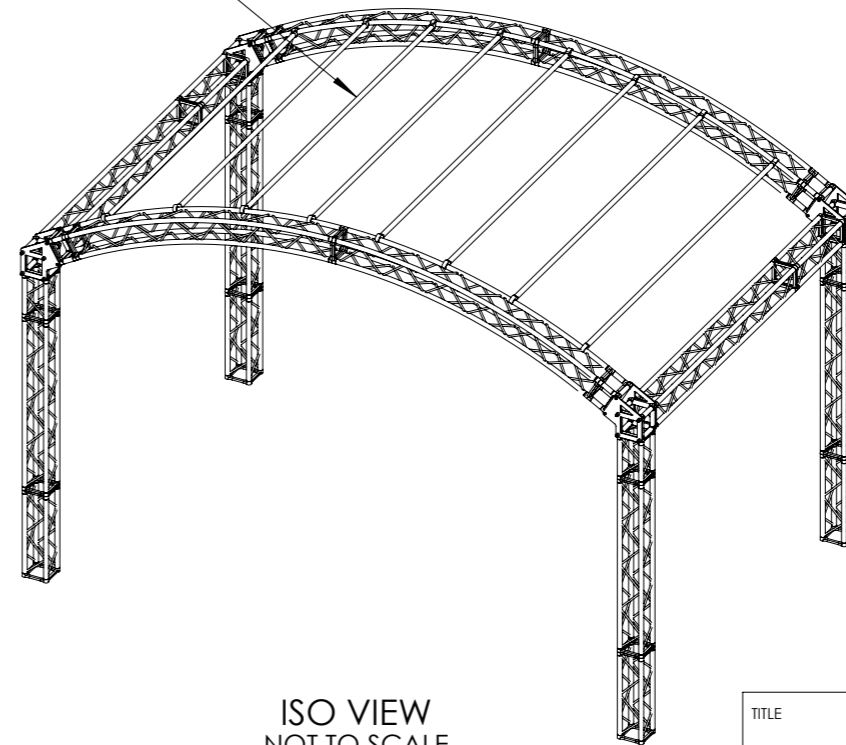

FRONT VIEW

SIDE VIEW

TOP VIEW

4m CUSTOM ROOF SLATS

ISO VIEW  
NOT TO SCALE

TITLE  
7m x 4.6m Litec Arc Stage

	NAME	DATE
DRAWN	M Chatziapostolou	13 Oct 2015

**BES Systems**

A3

ALL DIMENSIONS ARE IN MILLIMETERS

SCALE 1:50 WHEN PRINTED AT 100% ON A3

SHEET 1 OF 1