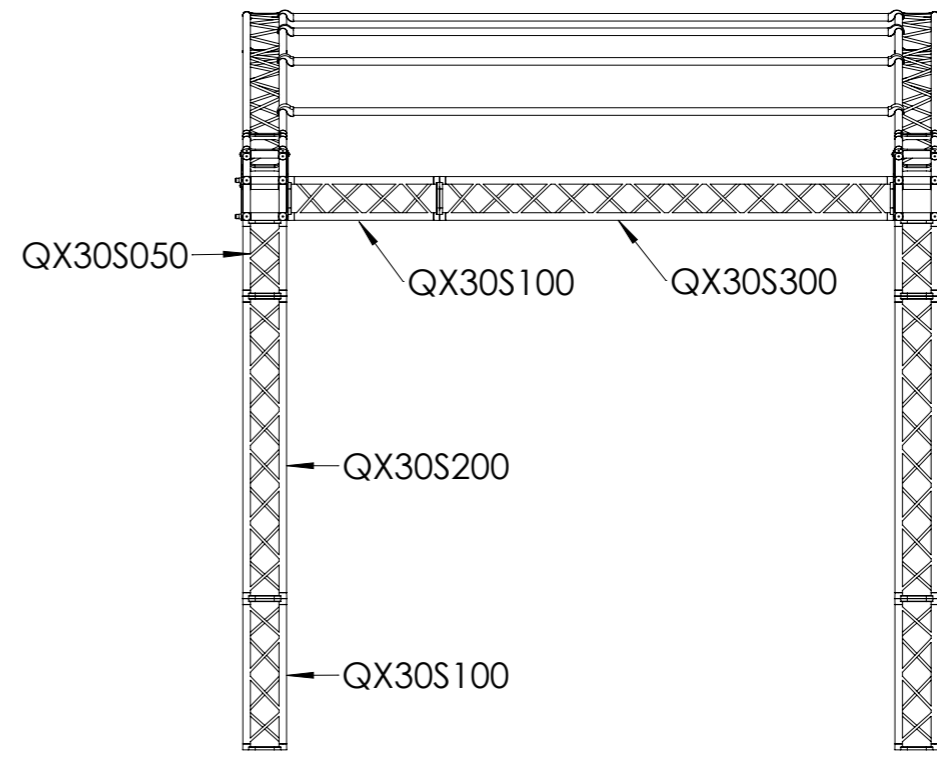

FRONT VIEW

SIDE VIEW

TOP VIEW

4m CUSTOM ROOF SLATS

ISO VIEW  
NOT TO SCALE

TITLE  
7m x 4.6m Litec Arc Stage

	NAME	DATE
DRAWN	M Chatziapostolou	13 Oct 2015

**BES Systems**

A3

ALL DIMENSIONS ARE IN MILLIMETERS

SCALE 1:50 WHEN PRINTED AT 100% ON A3

SHEET 1 OF 1