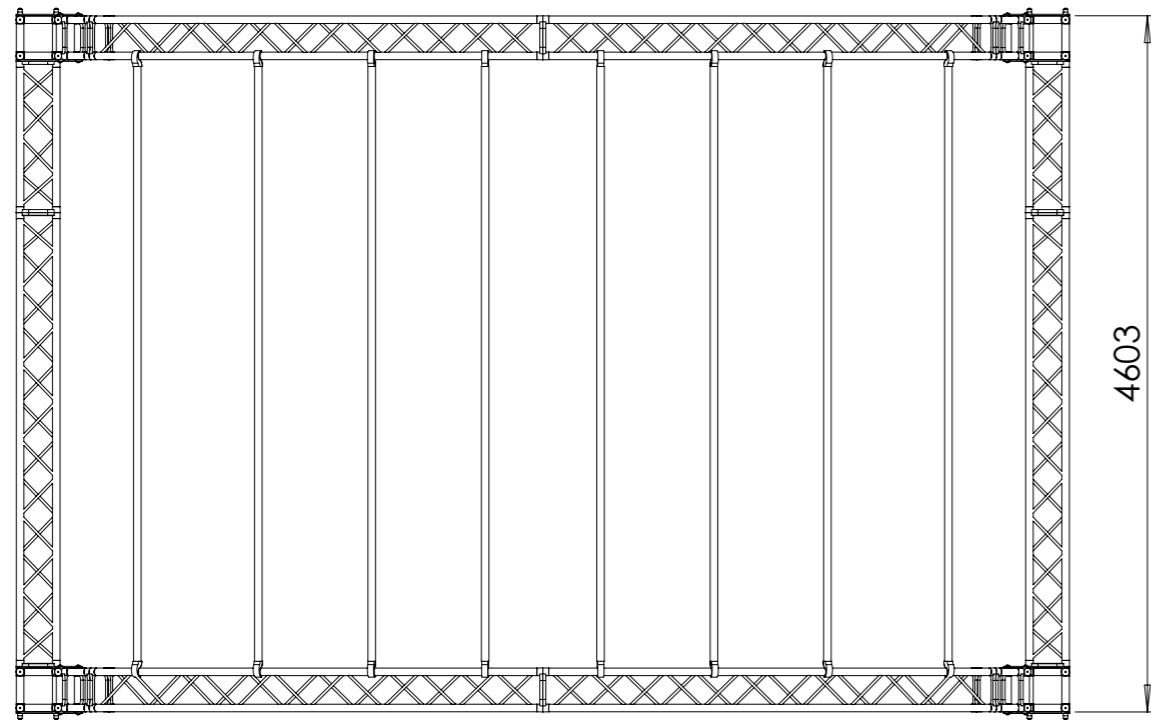

FRONT VIEW

SIDE VIEW

TOP VIEW

4m CUSTOM ROOF SLATS

ISO VIEW  
NOT TO SCALE

TITLE  
7m x 4.6m Litec Arc Stage

	NAME	DATE
DRAWN	M Chatziapostolou	13 Oct 2015

**BES Systems**

A3

ALL DIMENSIONS ARE IN MILLIMETERS

SCALE 1:50 WHEN PRINTED AT 100% ON A3

SHEET 1 OF 1